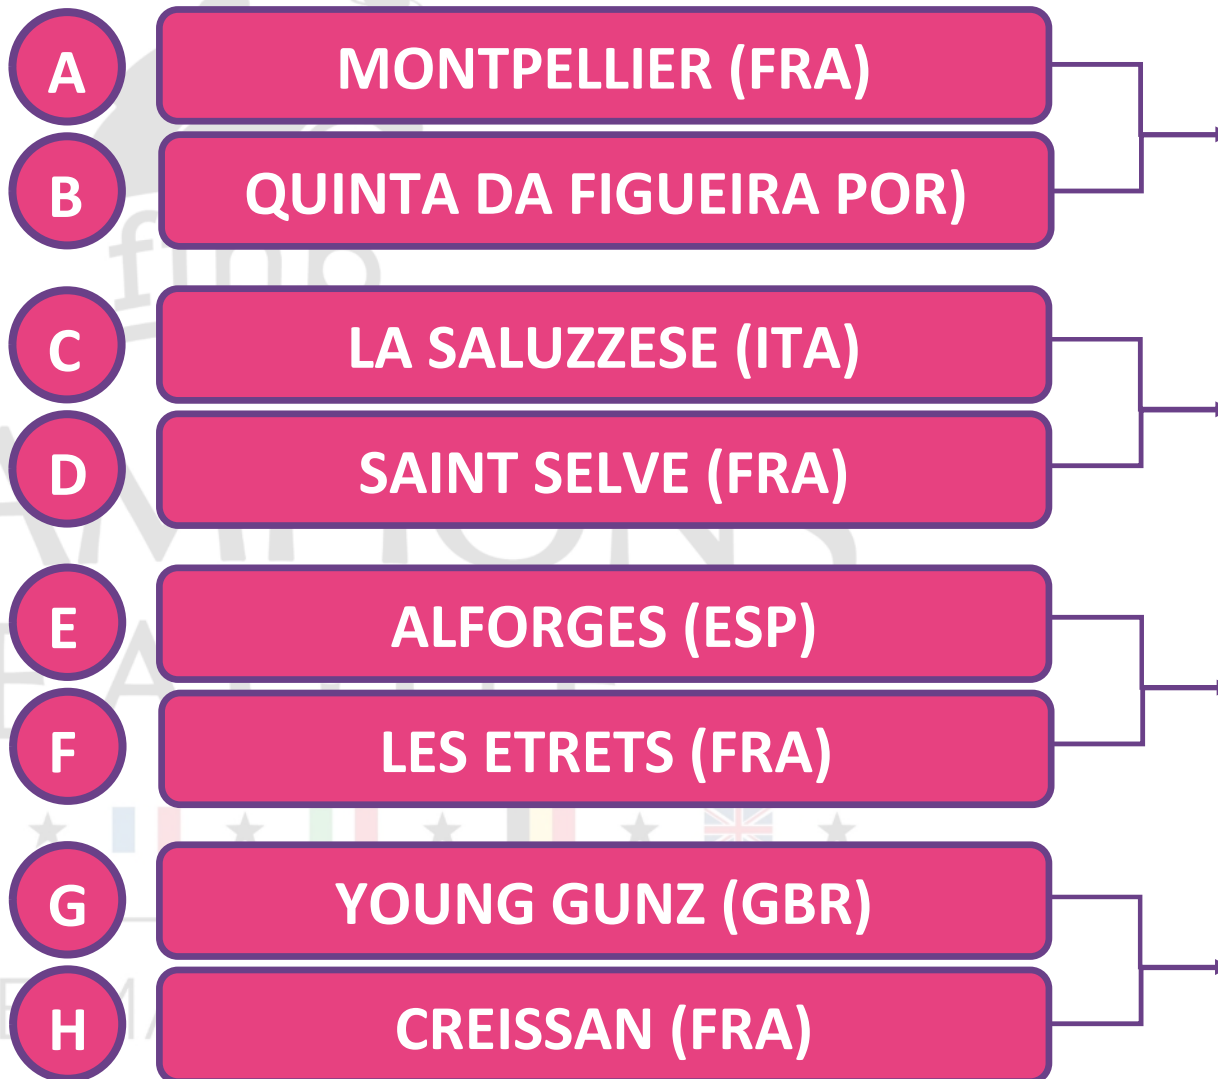

CHAMPIONS LEAGUE

LE MANS 2023

DRAWING

Under16

U16 FIHB Ranking 2023

Rank	Nation	Points
1st	France	880
2nd	Spain	830
3rd	Italy	420
4th	Great Britain	310
5th	Portugal	230
6th	Belgium	110

U16 participating teams

Nat	Team	HoS
FRA	Montpellier	A
ESP	Alforges	E
ITA	La Saluzzese	C
GBR	Young Gunz	G
FRA	Creissan	no
FRA	Les Etrets	no
FRA	Saint Selve	no
POR	Quinta da Figueira	no

no matches between teams of the
same Nation on the 1st day

Ladies

Ladies FIHB Ranking 2023		
Rank	Nation	Points
1st	Spain	2045
2nd	Great Britain	1030
3rd	France	850
4th	Italy	540
5th	Portugal	160
6th	Belgium	70

Ladies participating teams		
Nat	Team	HoS
ESP	Sharkirias	A
GBR	North London	E
FRA	Salon de Provence	C
ITA	Il Circolo Novi Diabolas	G
ESP	CEEC	no
ESP	HB Banyoles	no
ITA	Rio Tavo-Sharks	no
POR	Colegio Vasco da Gama	no

no matches between teams of the
same Nation on the 1st day

Pro Elite

Pro Elite FIHB Ranking 2023		
Rank	Nation	Points
1st	Spain	1940
2nd	Belgium	1580
3rd	France	1010
4th	Italy	680
5th	Great Britain	520
6th	Portugal	370