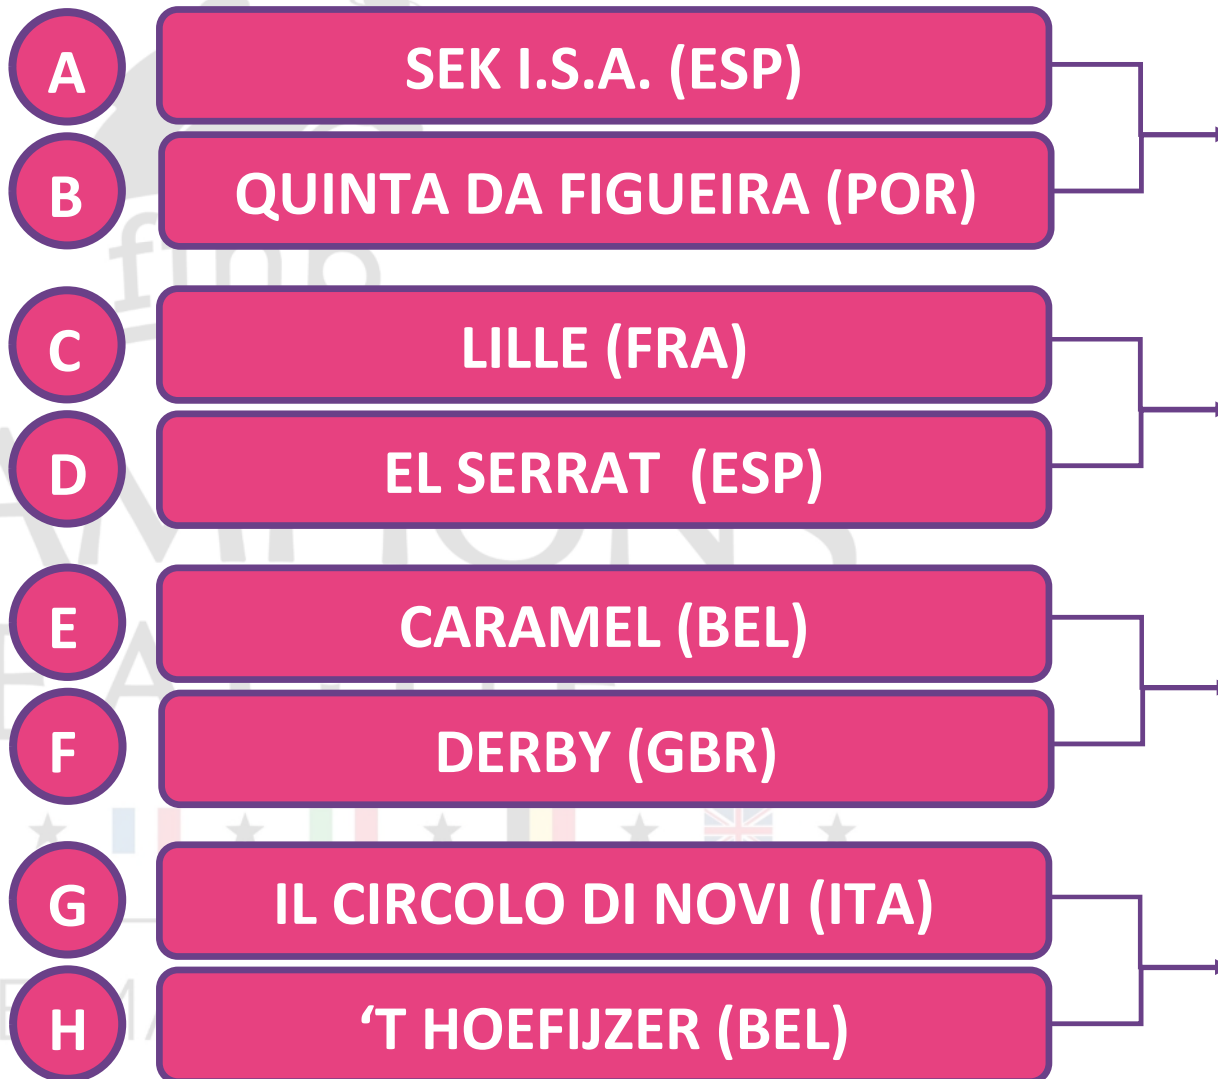

Ladies

Ladies FIHB Ranking 2023		
Rank	Nation	Points
1st	Spain	2045
2nd	Great Britain	1030
3rd	France	850
4th	Italy	540
5th	Portugal	160
6th	Belgium	70

Ladies participating teams		
Nat	Team	HoS
ESP	Sharkirias	A
GBR	North London	E
FRA	Salon de Provence	C
ITA	Il Circolo Novi Diabolas	G
ESP	CEEC	no
ESP	HB Banyoles	no
ITA	Rio Tavo-Sharks	no
POR	Colegio Vasco da Gama	no

no matches between teams of the
same Nation on the 1st day

Pro Elite

Pro Elite FIHB Ranking 2023		
Rank	Nation	Points
1st	Spain	1940
2nd	Belgium	1580
3rd	France	1010
4th	Italy	680
5th	Great Britain	520
6th	Portugal	370

Pro Elite participating teams		
Nat	Team	HoS
ESP	SEK I.S.A.	A
BEL	Caramel	E
FRA	Lille	C
ITA	Il Circolo di Novi	G
ESP	El Serrat	no
BEL	't Hoefijzer	no
GBR	Derby	no
POR	Quinta da Figueira	no

no matches between teams of the
same Nation on the 1st day